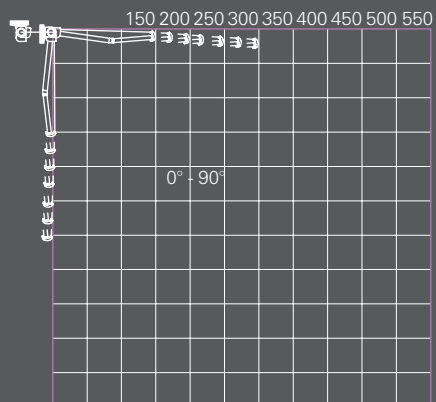

supporto braccio
arm support
Armkonsole
support bras